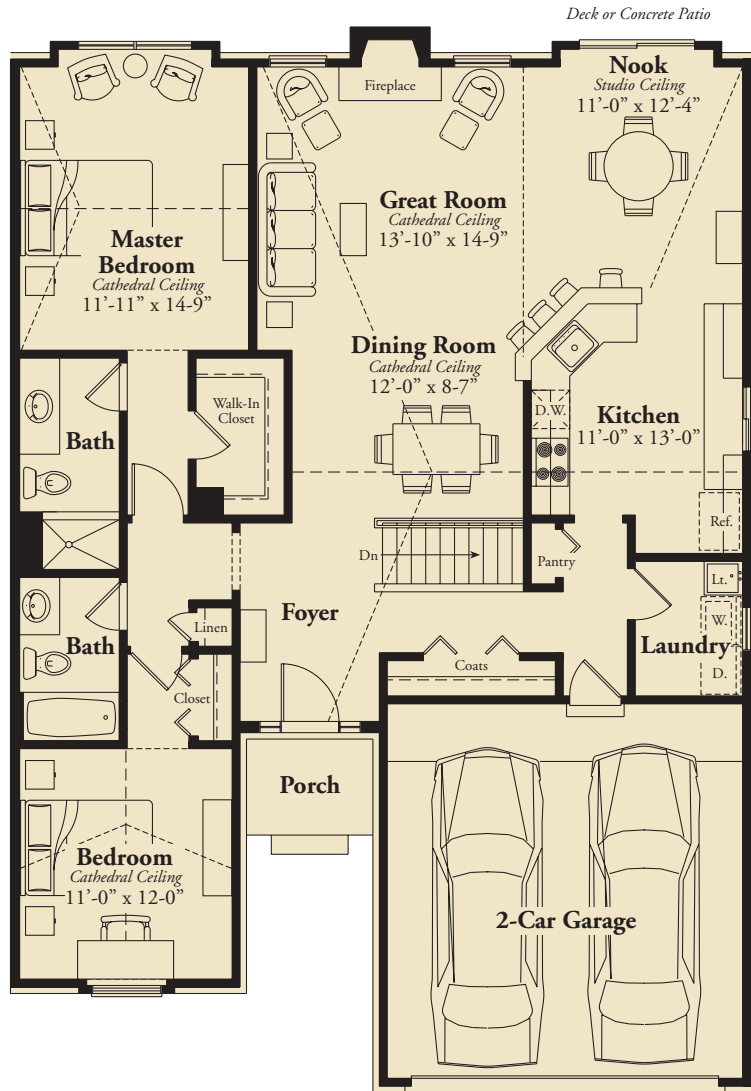

ADDISON AT HARTFORD

THE WINDSOR 1,533 SQ. FT. RANCH

- 2 Bedrooms, 2 full baths
- Convenient single-story floor plan
- Spacious great room/dining room with dramatic cathedral ceiling
- Well-planned kitchen opens to convenient laundry room