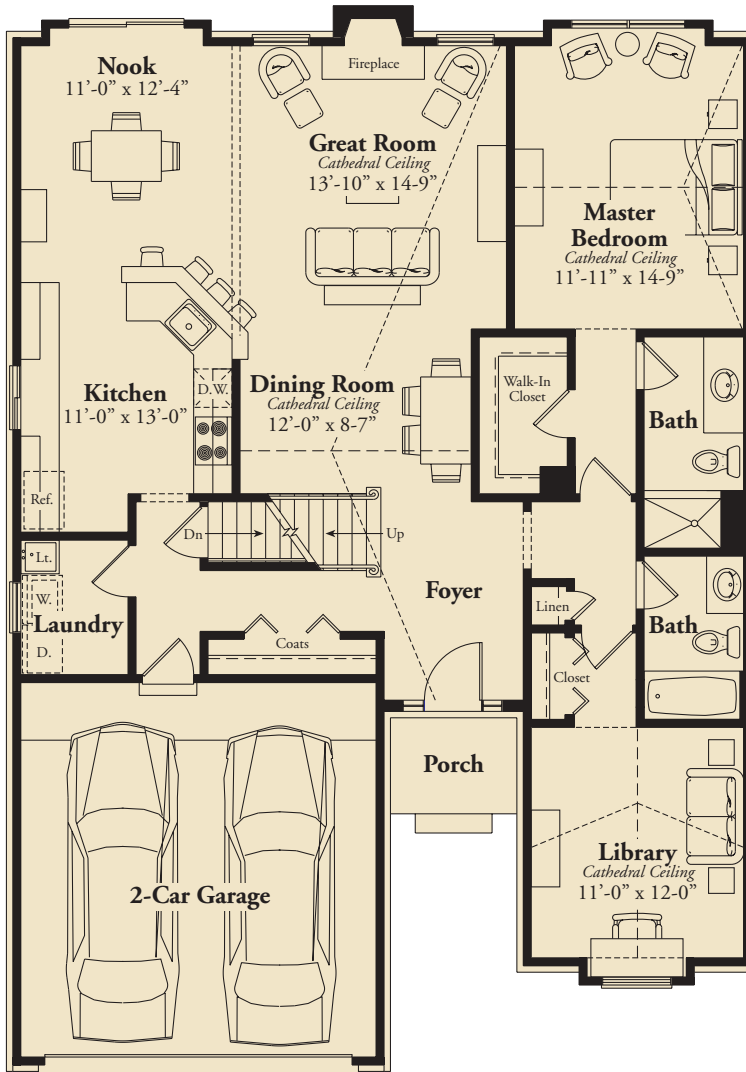

# ADDISON AT HARTFORD

Deck or Concrete Patio

## THE TREMONT

1,833 SQ. FT. 1 & 1/2 STORY

- 2 Bedrooms, 3 full baths
- Foyer opens to spacious great room/dining room
- Master bedroom offers private bath and walk-in closet
- Secluded library or 3<sup>rd</sup> bedroom with cathedral ceiling
- Second bedroom features adjacent full bath
- Deck or concrete patio included