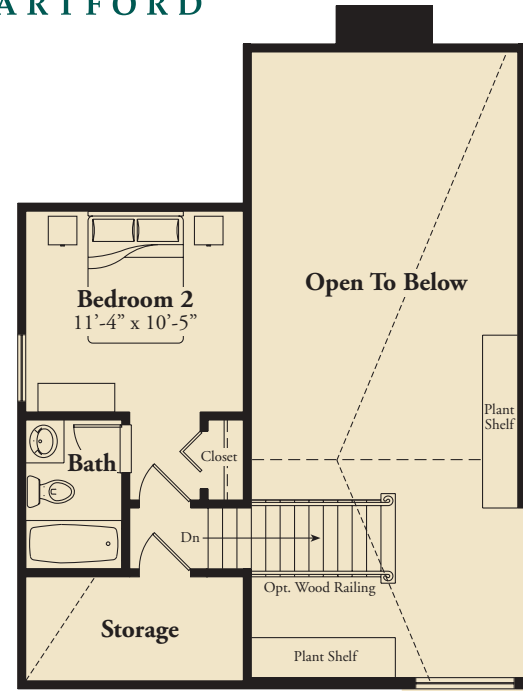

## THE TREMONT

1,833 SQ. FT. 1 & 1/2 STORY

- 2 Bedrooms, 3 full baths
- Foyer opens to spacious great room/dining room
- Master bedroom offers private bath and walk-in closet
- Secluded library or 3<sup>rd</sup> bedroom with cathedral ceiling
- Second bedroom features adjacent full bath
- Deck or concrete patio included