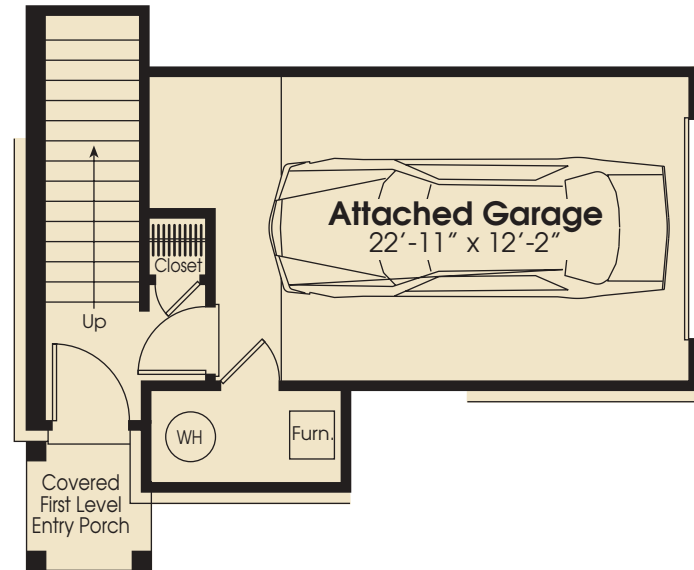

ABERDEEN

AT HARTFORD

THE CRESTWOOD II

1,158 SQ. FT. CARRIAGE LEVEL

- 2 Bedrooms, 2 full baths
- Spacious living room/dining room with dramatic cathedral ceiling
- Well-planned kitchen opens to convenient laundry room
- Master bedroom offers private bath with spacious closet
- Second bedroom/den opens to balcony, which can also be accessed from the living room