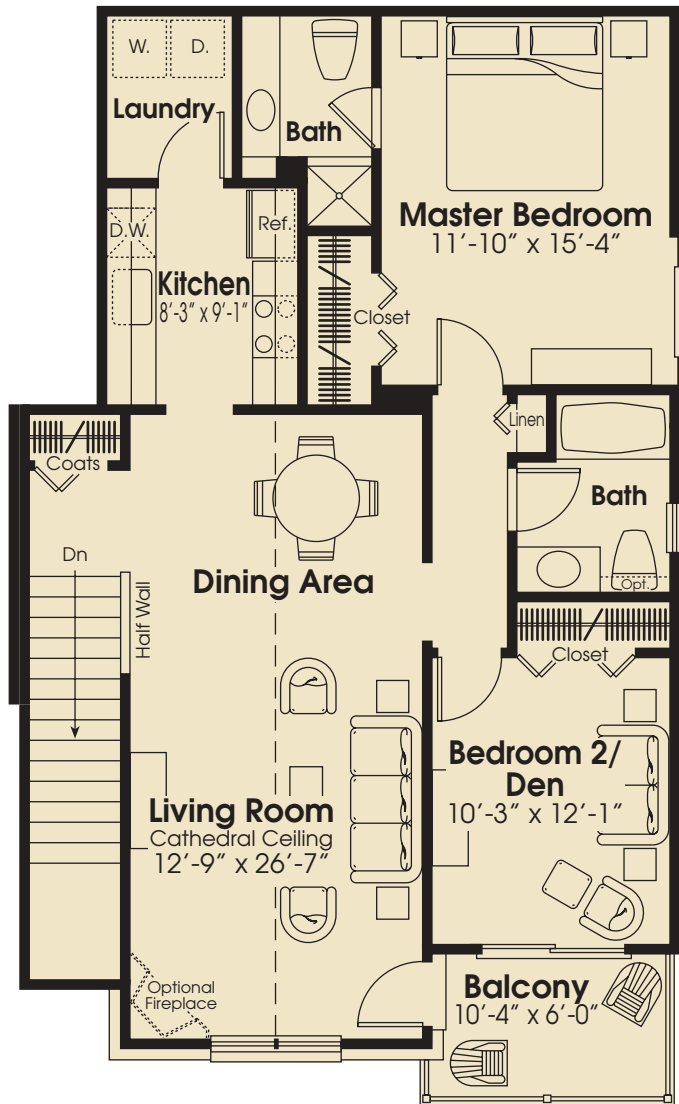

ABERDEEN

AT HARTFORD

THE CRESTWOOD II

1,158 SQ. FT. CARRIAGE LEVEL

- 2 Bedrooms, 2 full baths
- Spacious living room/dining room with dramatic cathedral ceiling
- Well-planned kitchen opens to convenient laundry room
- Master bedroom offers private bath with spacious closet
- Second bedroom/den opens to balcony, which can also be accessed from the living room