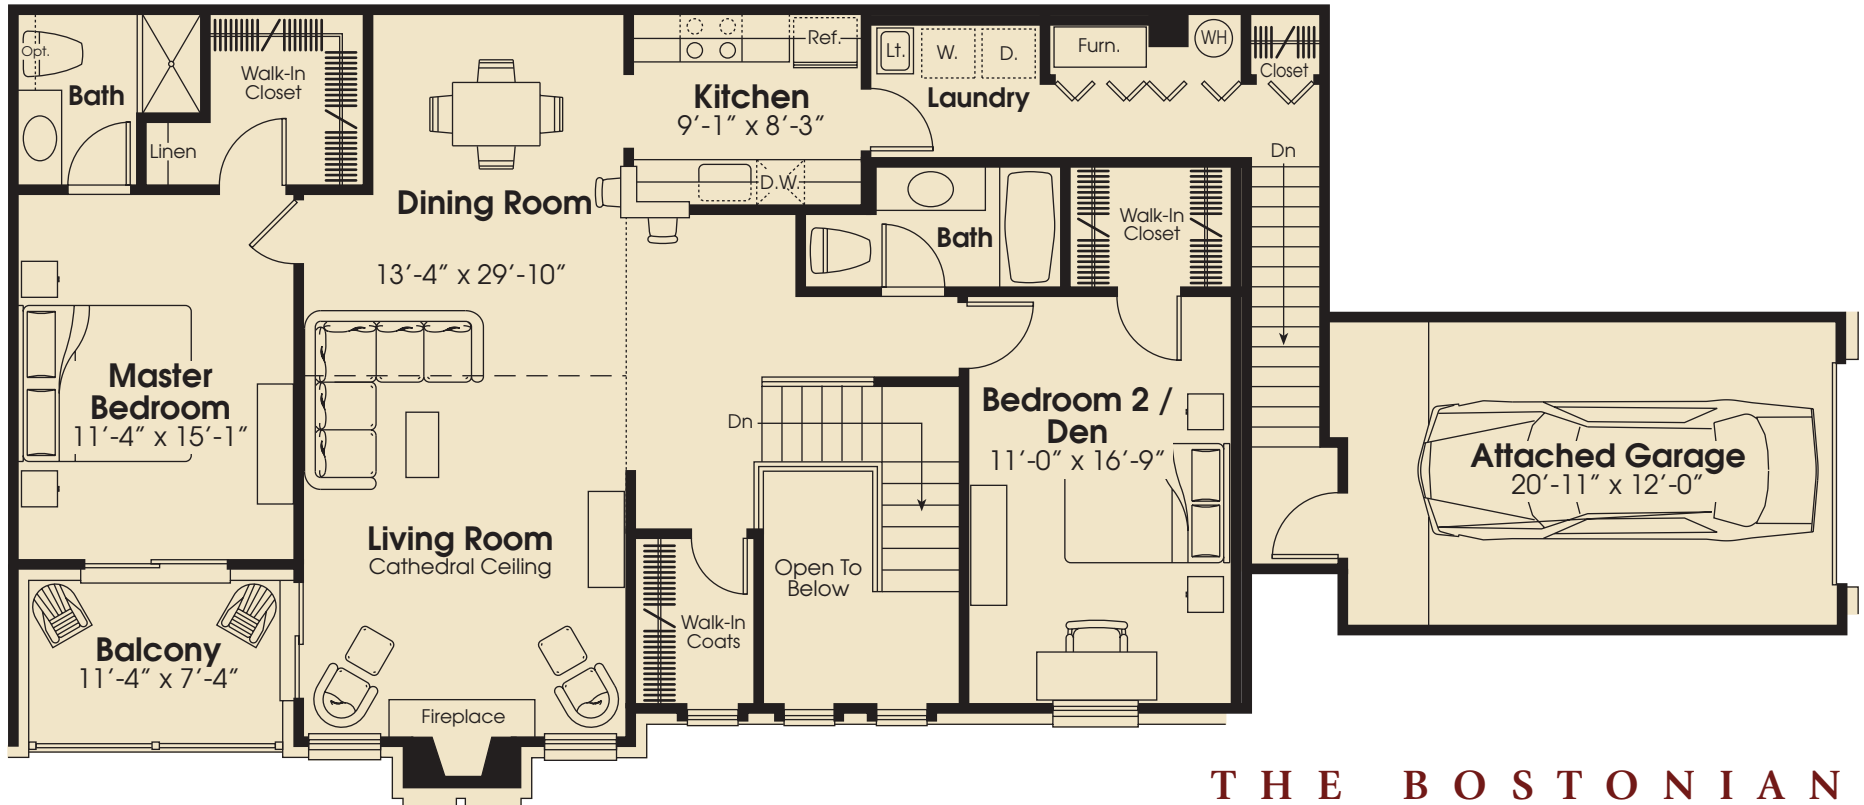

# ABERDEEN

AT HARTFORD

## THE BOSTONIAN

1,602 SQ. FT. TERRACE LEVEL

- 2 Bedrooms, 2 full baths
- Spacious single-story floor plan
- Covered porch leads to elevated living areas
- Cathedral ceilings in dining room and living room
- Maximum privacy provided by split bedroom suite design