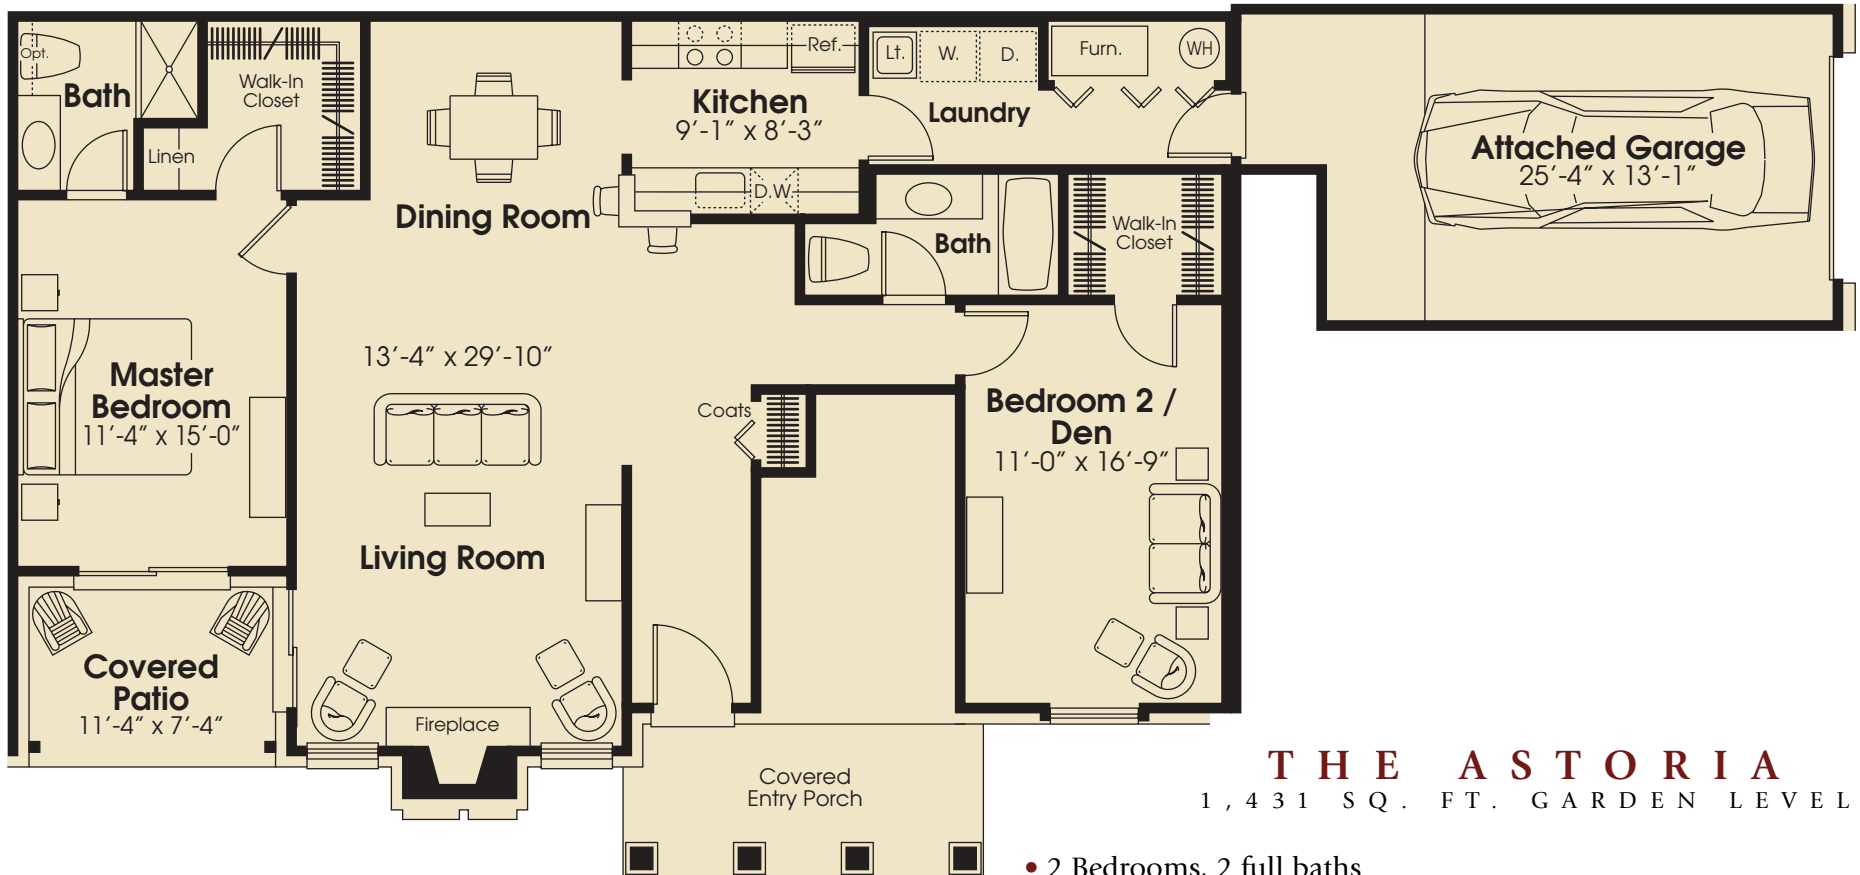

ABERDEEN

AT HARTFORD

THE ASTORIA

1,431 SQ. FT. GARDEN LEVEL

- 2 Bedrooms, 2 full baths
- Convenient first floor residence
- Foyer opens to spacious living room and fireplace
- Master bedroom offers private bath and walk-in closet
- Second bedroom/den features walk-in closet and adjacent full bath