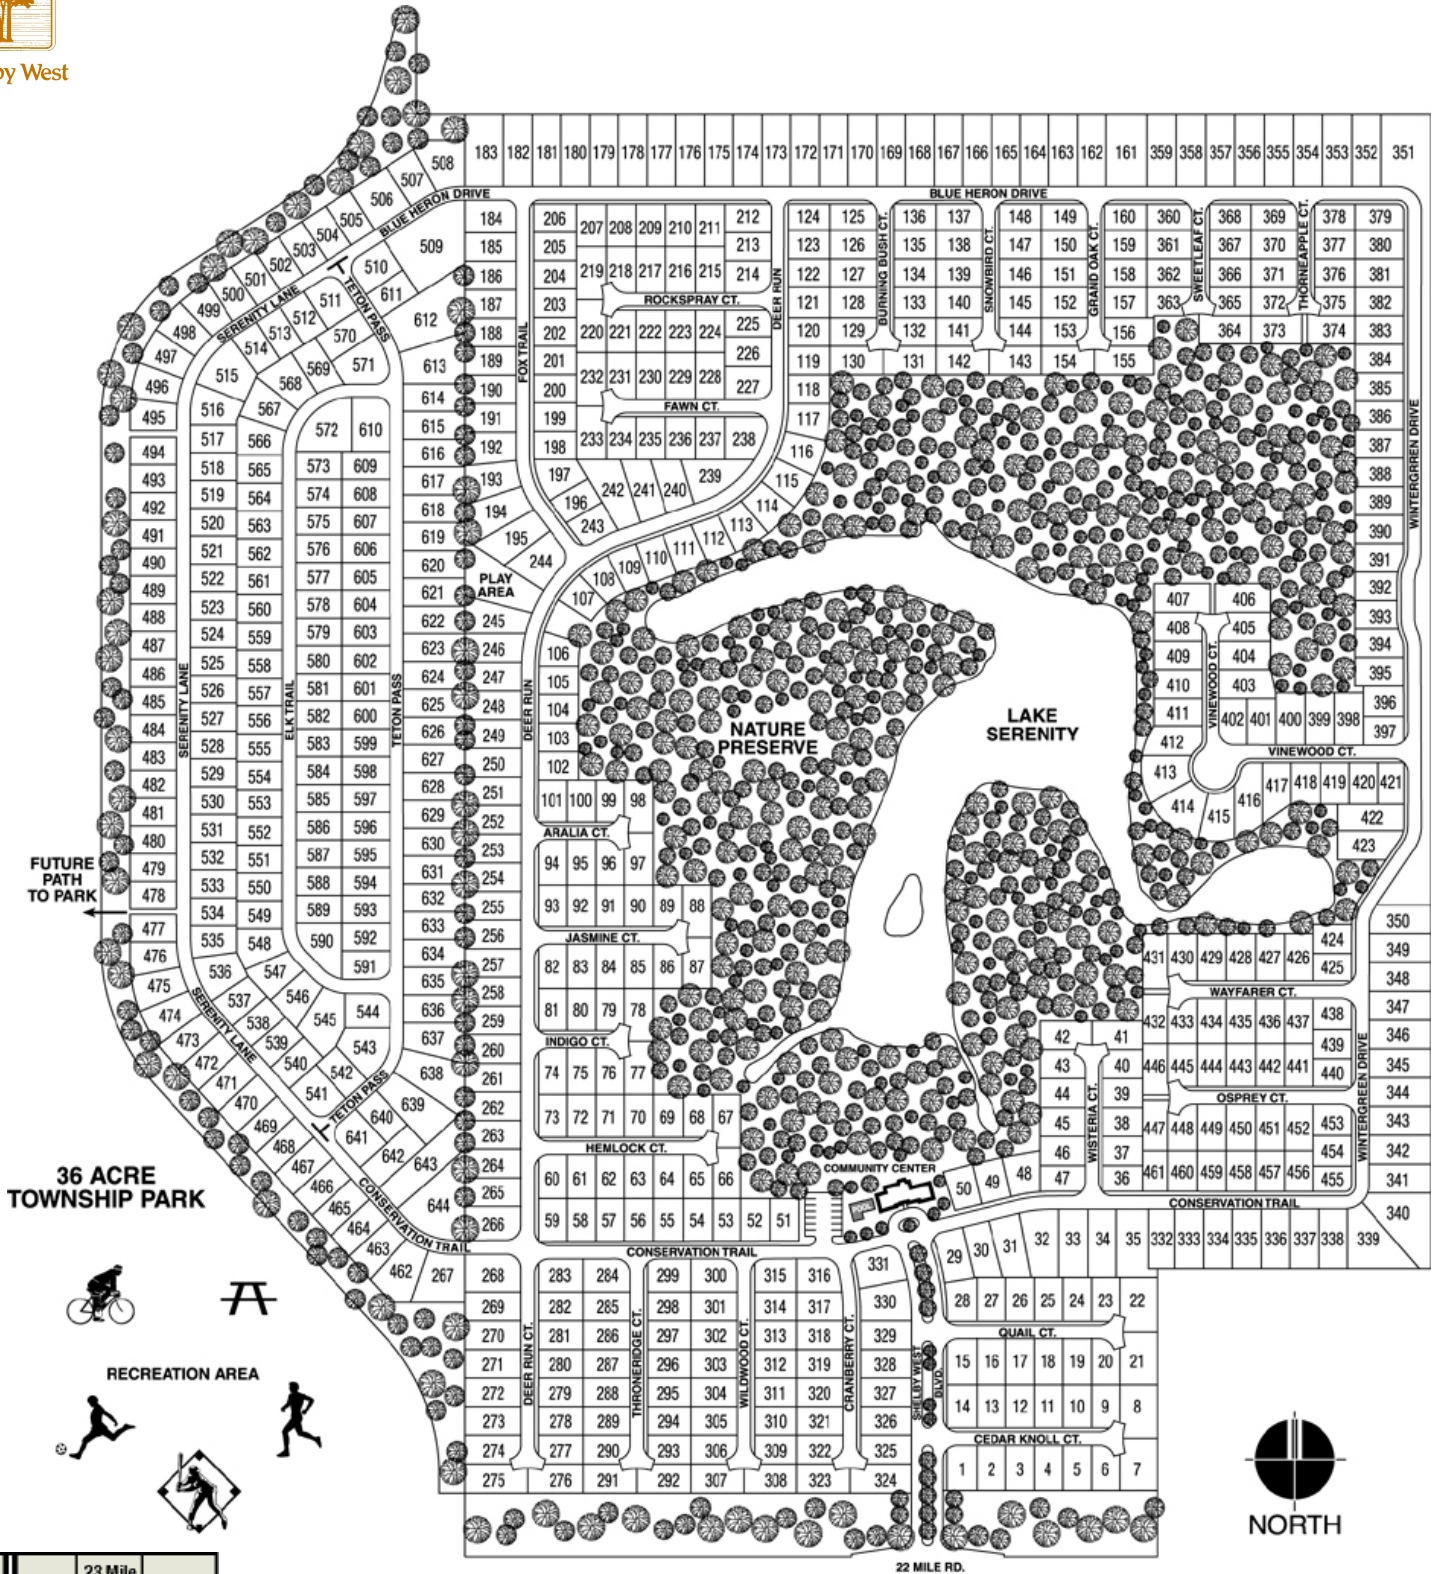

Shelby West

Located off 22 Mile Road,
 between Schoenherr and Van Dyke.
 12277 Conservation Trail
 Shelby Township, MI 48315

Call Shelby West today
 586-739-3410.

MOCERI
 STRUCTURE-INTEGRITY-TRADITION®